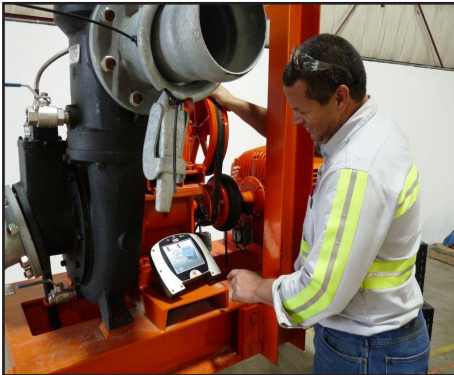

## **LASER ALIGNMENT and VIBRATION ANALYSIS**

Heartland Pump Rental & Sales, Inc. has purchased laser alignment and vibration analysis equipment.

The vibration analysis equipment is a tool we use to help diagnose equipment problems and failures. It measures movement on any object. We have a model Commtest VB Series that works with pumps and motors.

The laser alignment equipment aligns the couplings between the pump shaft and the motor. By aligning the pump shaft and the motor, you can reduce vibration.

In using this equipment, it is faster to align the shaft, which leads to a reduction in labor costs. It also gives a printout of the alignment which can be used to build a database of your pumps. This is an extremely useful pump maintenance tool.

Our factory trained mechanics are available to either work at our shop, or come to your location to work with you to diagnose and align any of your pumping equipment. All of our mechanics have safety training including OSHA 10 hour and MSHA surface and underground.